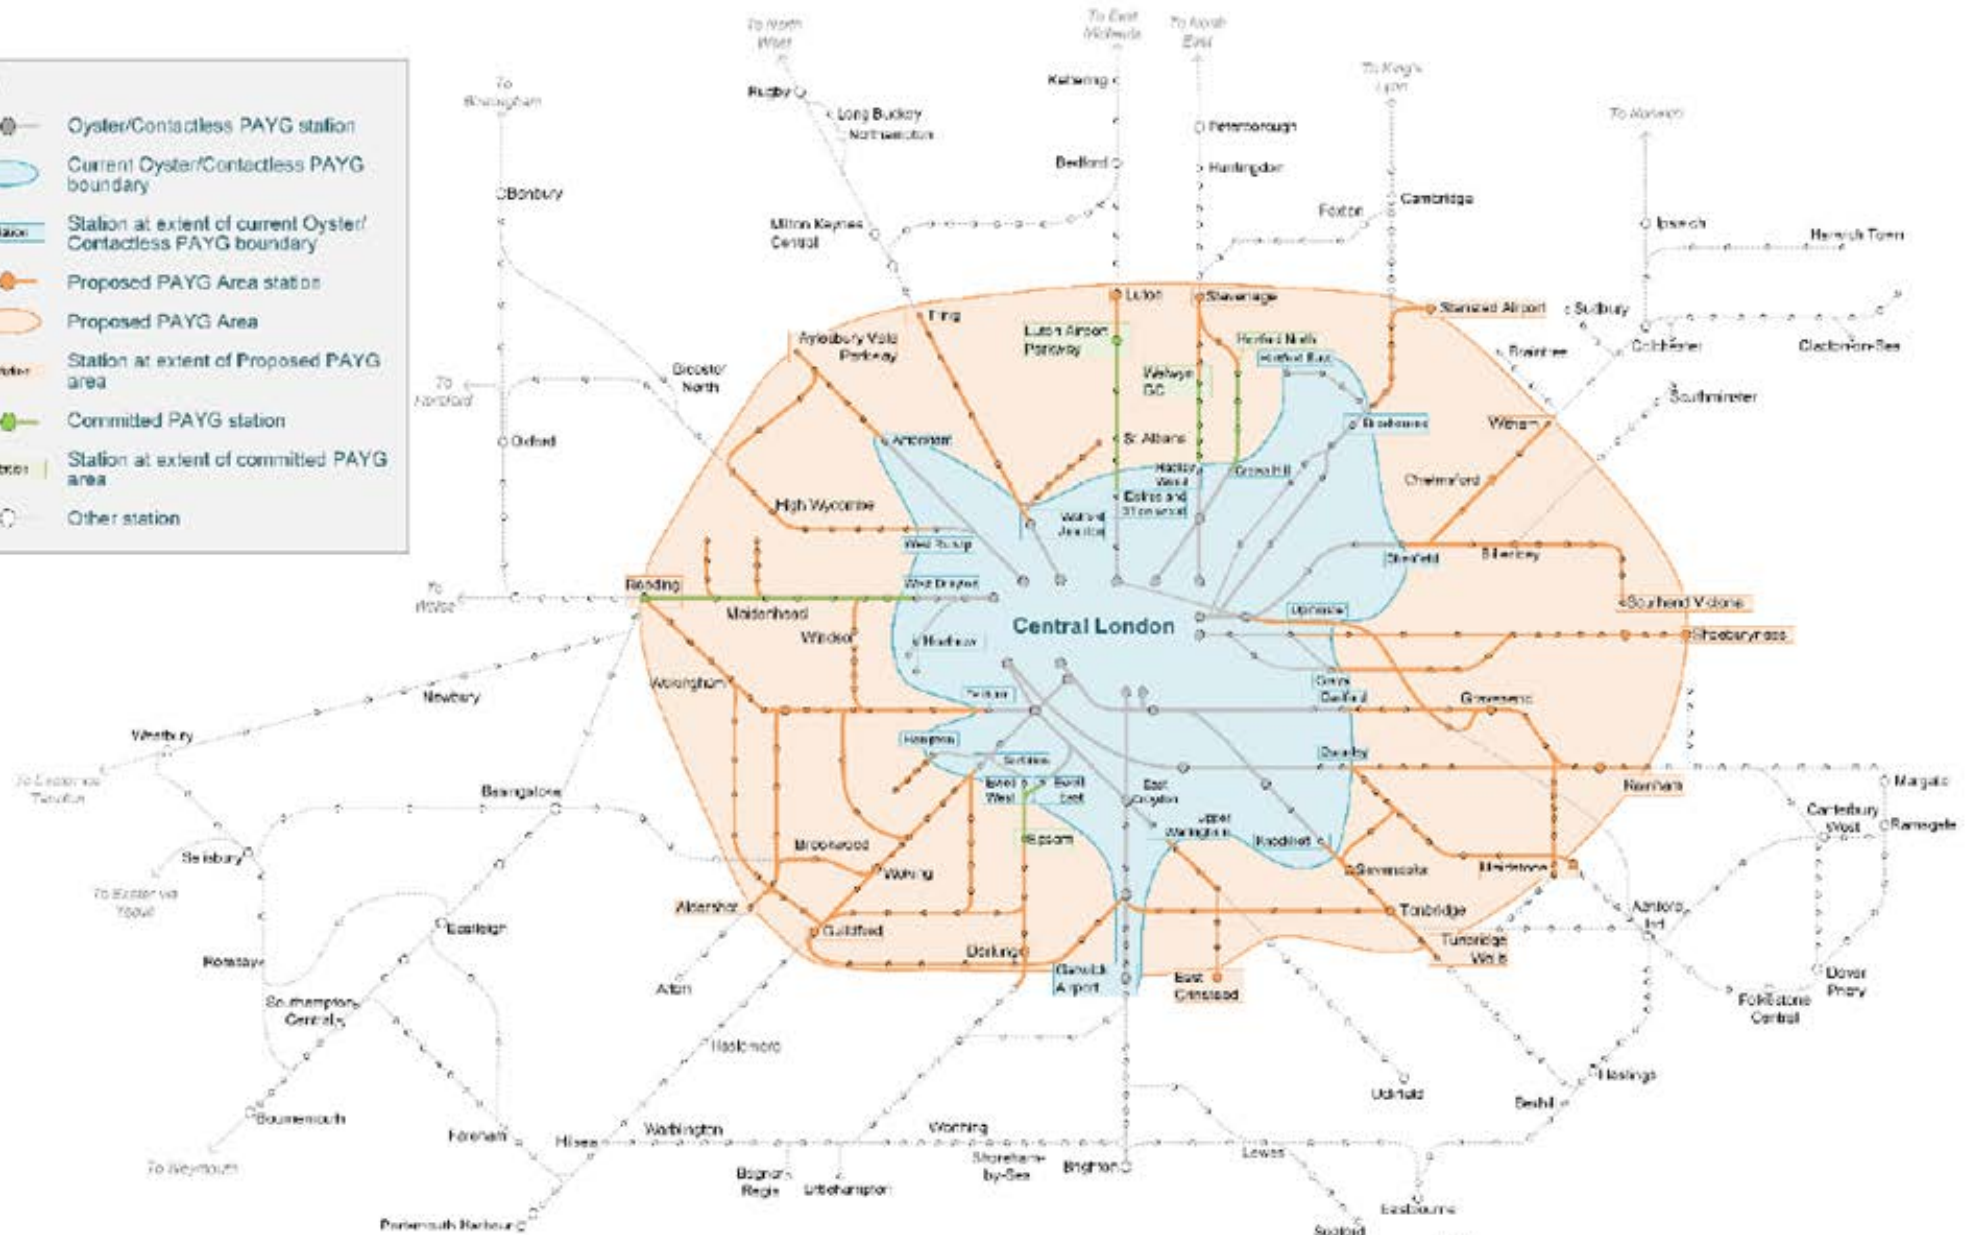

Annex A - Potential Rail PAYG Travel Area

Notes

- Map is not to scale
- Route layout within the London Travel Zone area is simplified and only main stations are shown